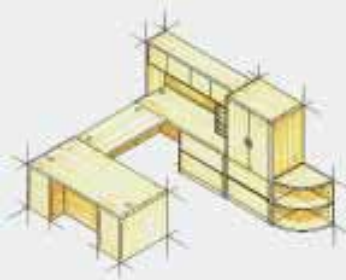

SHARED COMPONENTS CONTINUED

2/pk.
SWEEPA2 Black
SWEEPB2 Brushed Brass
SWEEPC2 Satin Nickel

3/pk.
SWEEPA3 Black
SWEEPB3 Brushed Brass
SWEEPC3 Satin Nickel

2/pk.
CRESCENTA2 Black
CRESCENTB2 Brushed Brass
CRESCENTC2 Satin Nickel

3/pk.
CRESCENTA3 Black
CRESCENTB3 Brushed Brass
CRESCENTC3 Satin Nickel

48¾" w x 6¾" d
for model 10734,
10733, 10732
or 107318
H870960

36¾" w x 6¾" d
for model 107313
H870942

Cover: "U" Workstation in Natural Maple. Single Pedestal Desk 10788L, Bridge 10770, Credenza with Lateral File 10747R, Stack-on Storage 10734, Back Enclosure 10738, Tackboard 90034 in Kyoto Green Tea, Vertical Paper Manager LVPM1, Lateral File with Storage Cabinet 107293, End Cap Bookshelf 107820, Pillow-Soft 2191 and Cambia 2164 Chairs in Tectonic Black.